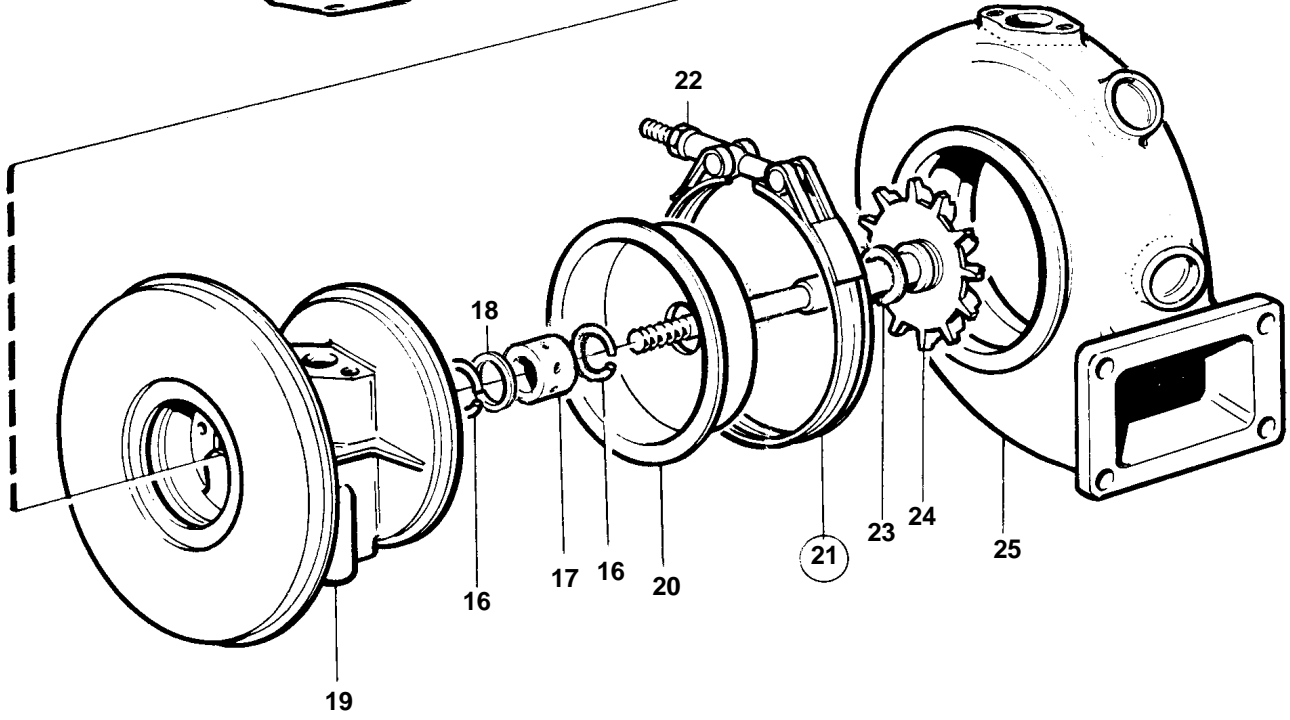

1

REF	PART NO.	QTY	DESCRIPTION		NOTES
1	3825186	1	Turbo		
	3802102	1	Turbocharger, exch		Exchange unit
2		1	· Compressor housing		
3	3825794	1	· Clamp	OP	
4		1	· · Lock nut		Included in repair kit 3830711.
5		1	· Lock nut		Included in repair kit 3830711.
6		1	· Compressor wheel		
7		1	· Lock ring		
8		1	· Cover		
9		1	· O-ring		Included in repair kit 3830711.
10		1	· Piston ring		Included in repair kit 3830711.
11		1	· Oil deflector ring		Included in repair kit 3830711.
12		1	· Oil deflector		
13		2	· Thrust washer		Included in repair kit 3830711.
14		1	· Spacer		
15		1	· Bearing		Included in repair kit 3830711.
16		4	· Lock ring		Included in repair kit 3830711.
17		2	· Bearing		Included in repair kit 3830711.
18		2	· Washer		Included in repair kit 3830711.
19		1	· Bearing housing		
20		1	· Heat shield		
21	3825815	1	· Clamp	OP	
22		1	· · Lock nut		Included in repair kit 3830711.
23		1	· Thrust ring		Included in repair kit 3830711.
24		1	· Turbine rotor		
25		1	· Turbine housing		
26	3825835	1	Repair kit		